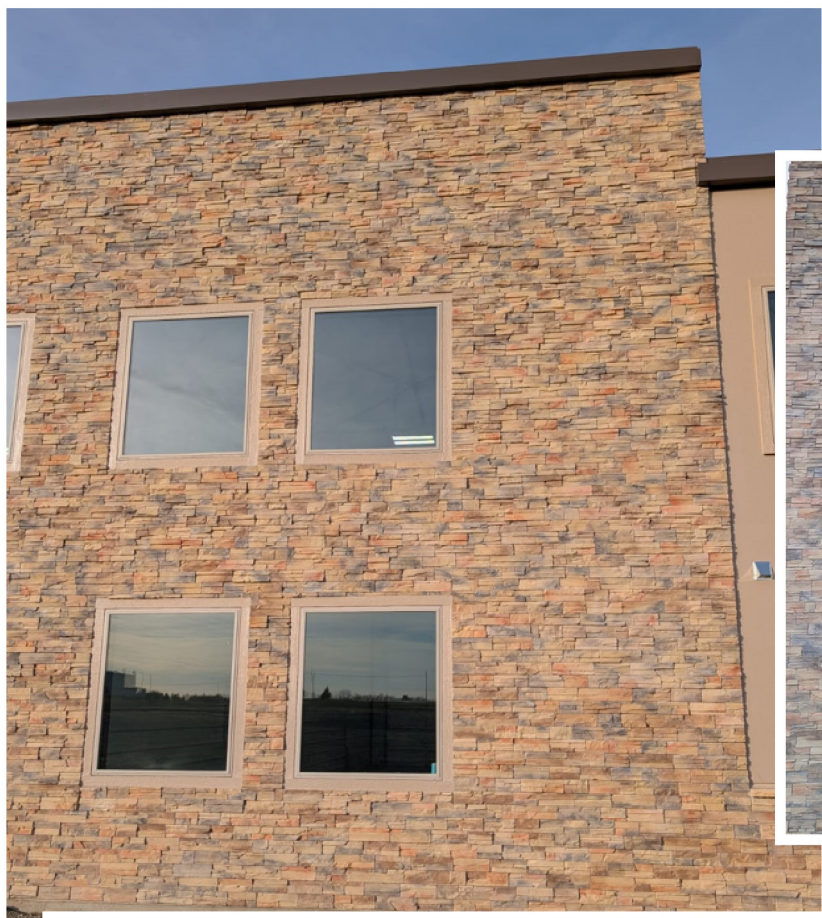

The Kingdom Stone